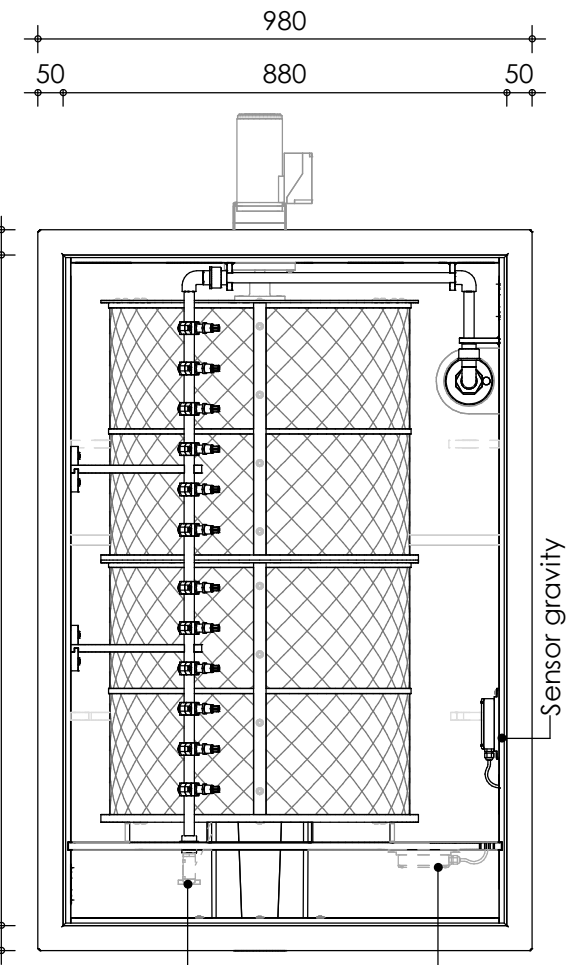

Front view

Right-side view

Rear view

Left-side view

Sensor pump fed
 Waste cleaning (option)
 - manually / automatically

Top view

description:
 PP140-P - Drum filter

scale :
 1 : 15

date/version :
 v.3

water running height :
 120 mm