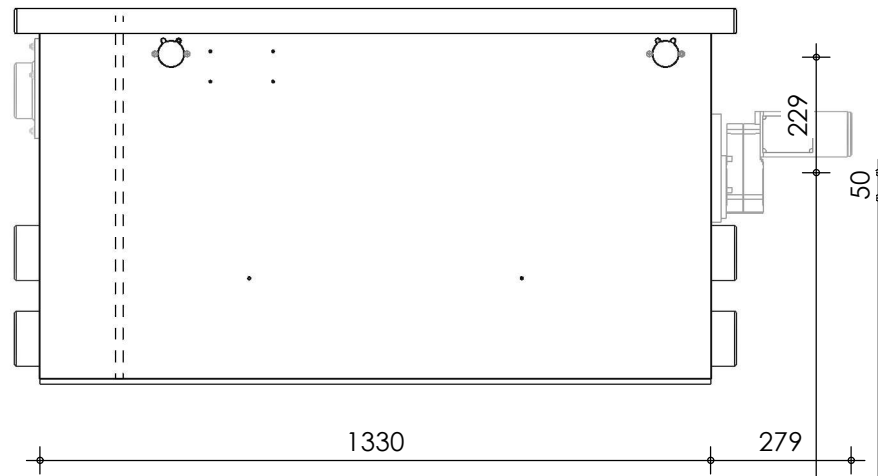

Front view

Right-side view

Rear view

Left-side view

Sensor pump fed
 Waste cleaning (option)
 - manually / automatically

Top view

description:
 PP140-P - Drum filter

scale :
 1 : 15

date/version :
 v.3

water running height :
 120 mm