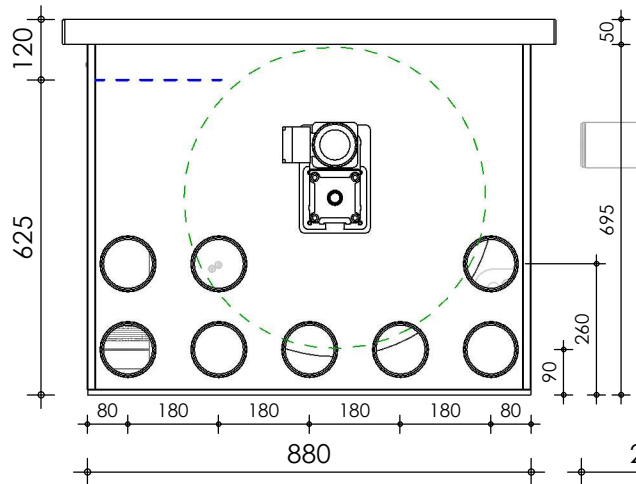

Front view

Right-side view

Rear view

Left-side view

Sensor pump fed
 Waste cleaning (option)
 - manually / automatically

Top view

description:
 PP140-P - Drum filter

scale :
 1 : 15

date/version :
 v.3

water running height :
 120 mm