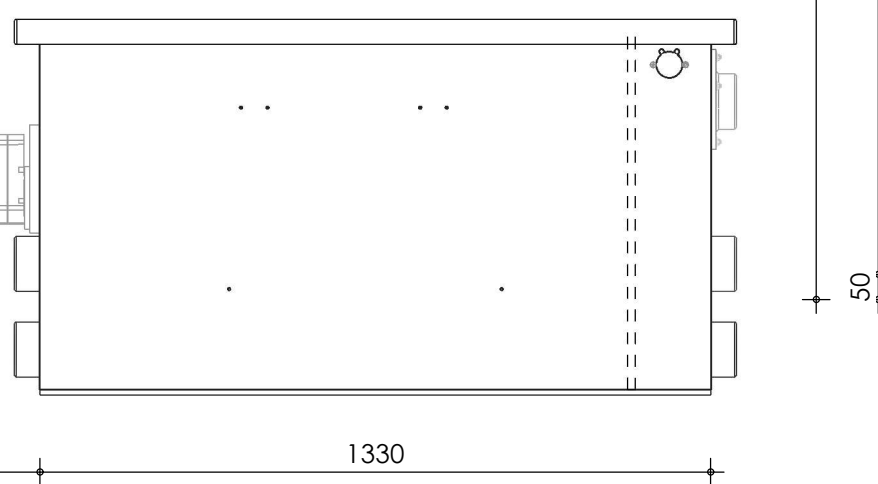

Front view

Right-side view

Rear view

Left-side view

Sensor pump fed
 Waste cleaning (option)
 - manually / automatically

Top view

description:
 PP140-P - Drum filter

scale :
 1 : 15

date/version :
 v.3

water running height :
 120 mm